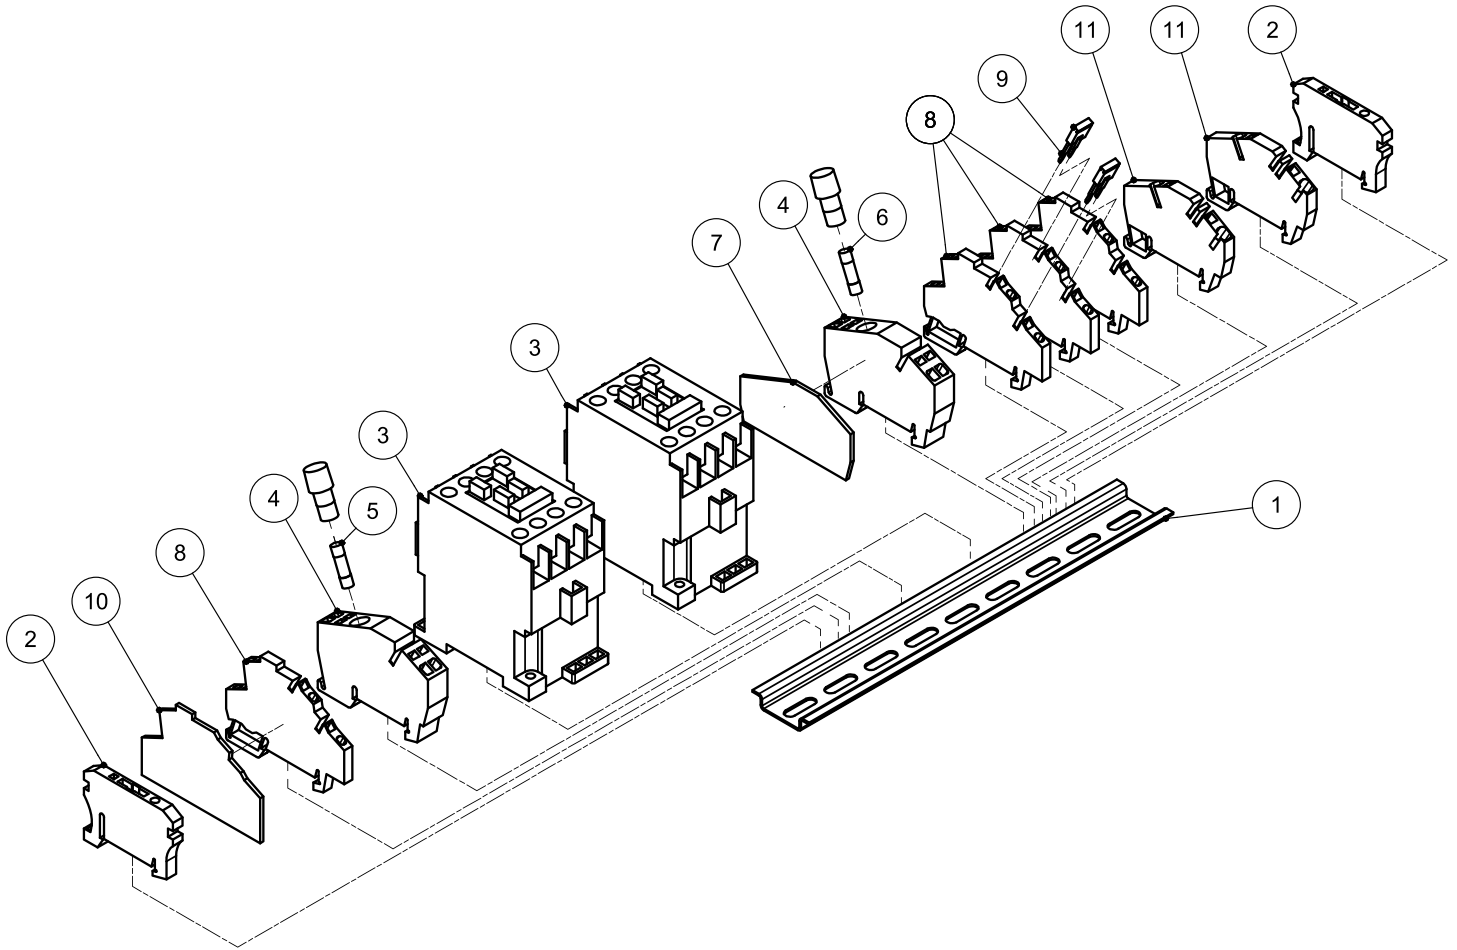

Parts Breakdown

Model VP-NL-0016-SN 59008

Overall

Parts Breakdown

Model VP-NL-0016-SN 59008

Vacuum Chamber

Parts Breakdown

Model *VP-NL-0016-SN* 59008

Seal Lid

Parts Breakdown

Model VP-NL-0016-SN 59008

Hinge

Parts Breakdown

Model VP-NL-0016-SN 59008

Air Valve

Parts Breakdown

Model VP-NL-0016-SN 59008

Transformer

Parts Breakdown

Model VP-NL-0016-SN 59008

Control Panel

Parts Breakdown

Model VP-NL-0016-SN 59008

Overall

Parts Breakdown

Model VP-NL-0016-SN 59008

Vacuum Chamber

Item No.	Description	Position	Item No.	Description	Position	Item No.	Description	Position
AI883	T4-LL Vacuumbak for 59008	1A	65776	Spring Washer DIN 127 - A4 for 59008	9	15775	Micro Switch MV3003L for 59008	19
AI884	T4 Vacuumbak for 59008	1B	27830	Slotted Cheese Head Screw M4x6 A2 DIN84 for 59008	10	27822	Castle Washer M3 for 59008	20
AI885	T4 Vacuumbak Gas for 59008	1C	65766	Opsteeknippel 1/8"x6mm for 59008	11	27821	Slotted Cheese Head Screw M3x16 A2 DIN84 for 59008	21
65765	Verlengstuk Sealcilinder 27mm for 59008	2	35407	Sealing Washer 0-1/4 for 59008	12	27810	Spring Ring with Cover 6mm / Shaft Locker with Cover for 59008	22
27799	Plastic Nut M24 for 59008	3	65771	Blindplug 1/4" Brass/Nickel for 59008	13	AI888	Scharnieras TT-03 for 59008	23
27381	O-Ring 34x3mm for 59008	4	35201	Elbow Brass for Gaspipe for 59008	14	AI889	Scharnierdeel T4 Geassembleerd for 59008	24
65774	Distance Ring 8mm for Seal Cilinder 90mm for 59008	5	30019	Hose Clip Klemfa 12.8x14.8mm for 59008	15	47339	Comb. Valve Model-I LV for 59008	25A
27832	O-Ring 40x3mm for 59008	6	AI887	T4 Slangenboom for 59008	16	AI890	Combinatieventiel Model-I SA/LV Geass. for 59008	25B
65764	Sealcylinder 90mm Trough Shaft Assemb. for 59008	7	27823	Hexagon Nut M3 DIN934 A2 for 59008	17	35215	Capnut High M5 D1587 A2 for 59008	26
AI886	Sealsnoer C1-12 for 59008	8	65772	M3 Washer DIN 9021 for 59008	18			