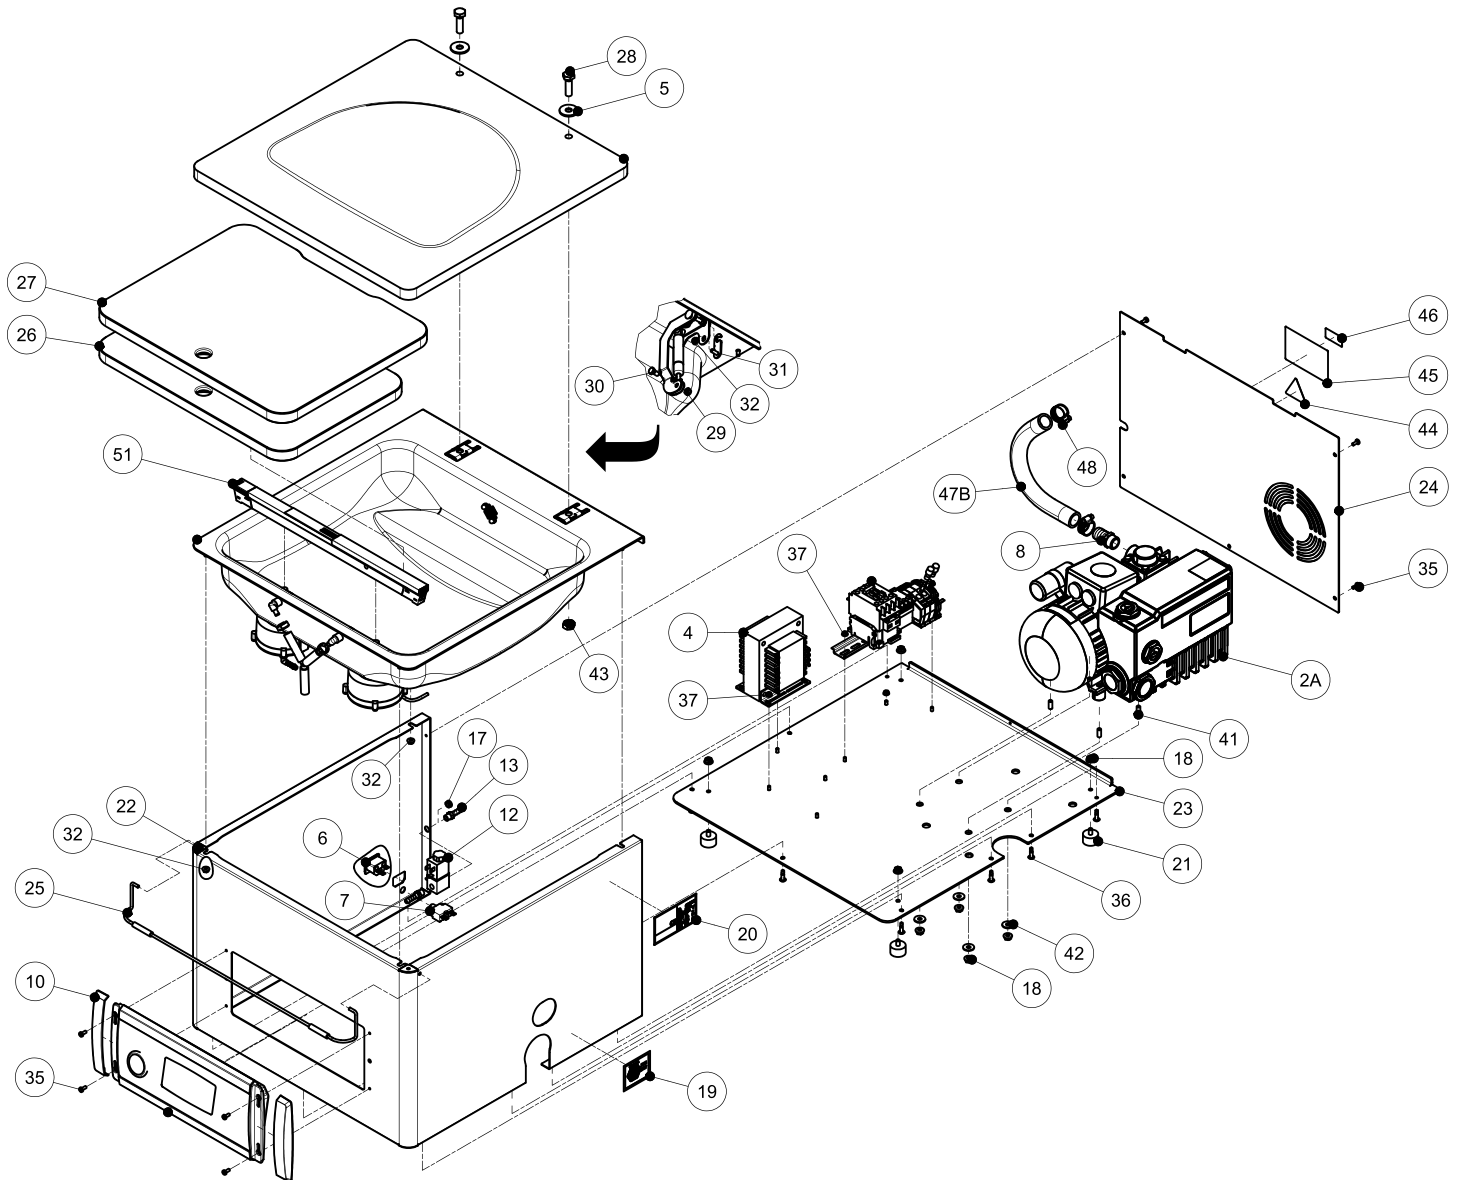

Parts Breakdown

Model VP-NL-0016-SN 59008

Overall

Parts Breakdown

Model VP-NL-0016-SN 59008

Vacuum Chamber

Parts Breakdown

Model *VP-NL-0016-SN* 59008

Seal Lid

Parts Breakdown

Model VP-NL-0016-SN 59008

Hinge

Parts Breakdown

Model VP-NL-0016-SN 59008

Air Valve

Parts Breakdown

Model VP-NL-0016-SN 59008

Transformer

Parts Breakdown

Model VP-NL-0016-SN 59008

Control Panel

Parts Breakdown

Model VP-NL-0016-SN 59008

Overall

Parts Breakdown

Model VP-NL-0016-SN 59008

Vacuum Chamber

Item No.	Description	Position	Item No.	Description	Position	Item No.	Description	Position
AI883	T4-LL Vacuumbak for 59008	1A	65776	Spring Washer DIN 127 - A4 for 59008	9	15775	Micro Switch MV3003L for 59008	19
AI884	T4 Vacuumbak for 59008	1B	27830	Slotted Cheese Head Screw M4x6 A2 DIN84 for 59008	10	27822	Castle Washer M3 for 59008	20
AI885	T4 Vacuumbak Gas for 59008	1C	65766	Opsteeknippel 1/8"x6mm for 59008	11	27821	Slotted Cheese Head Screw M3x16 A2 DIN84 for 59008	21
65765	Verlengstuk Sealcilinder 27mm for 59008	2	35407	Sealing Washer 0-1/4 for 59008	12	27810	Spring Ring with Cover 6mm / Shaft Locker with Cover for 59008	22
27799	Plastic Nut M24 for 59008	3	65771	Blindplug 1/4" Brass/Nickel for 59008	13	AI888	Scharnieras TT-03 for 59008	23
27381	O-Ring 34x3mm for 59008	4	35201	Elbow Brass for Gaspipe for 59008	14	AI889	Scharnierdeel T4 Geassembleerd for 59008	24
65774	Distance Ring 8mm for Seal Cilinder 90mm for 59008	5	30019	Hose Clip Klemfa 12.8x14.8mm for 59008	15	47339	Comb. Valve Model-I LV for 59008	25A
27832	O-Ring 40x3mm for 59008	6	AI887	T4 Slangenboom for 59008	16	AI890	Combinatieventiel Model-I SA/LV Geass. for 59008	25B
65764	Sealcylinder 90mm Trough Shaft Assemb. for 59008	7	27823	Hexagon Nut M3 DIN934 A2 for 59008	17	35215	Capnut High M5 D1587 A2 for 59008	26
AI886	Sealsnoer C1-12 for 59008	8	65772	M3 Washer DIN 9021 for 59008	18			