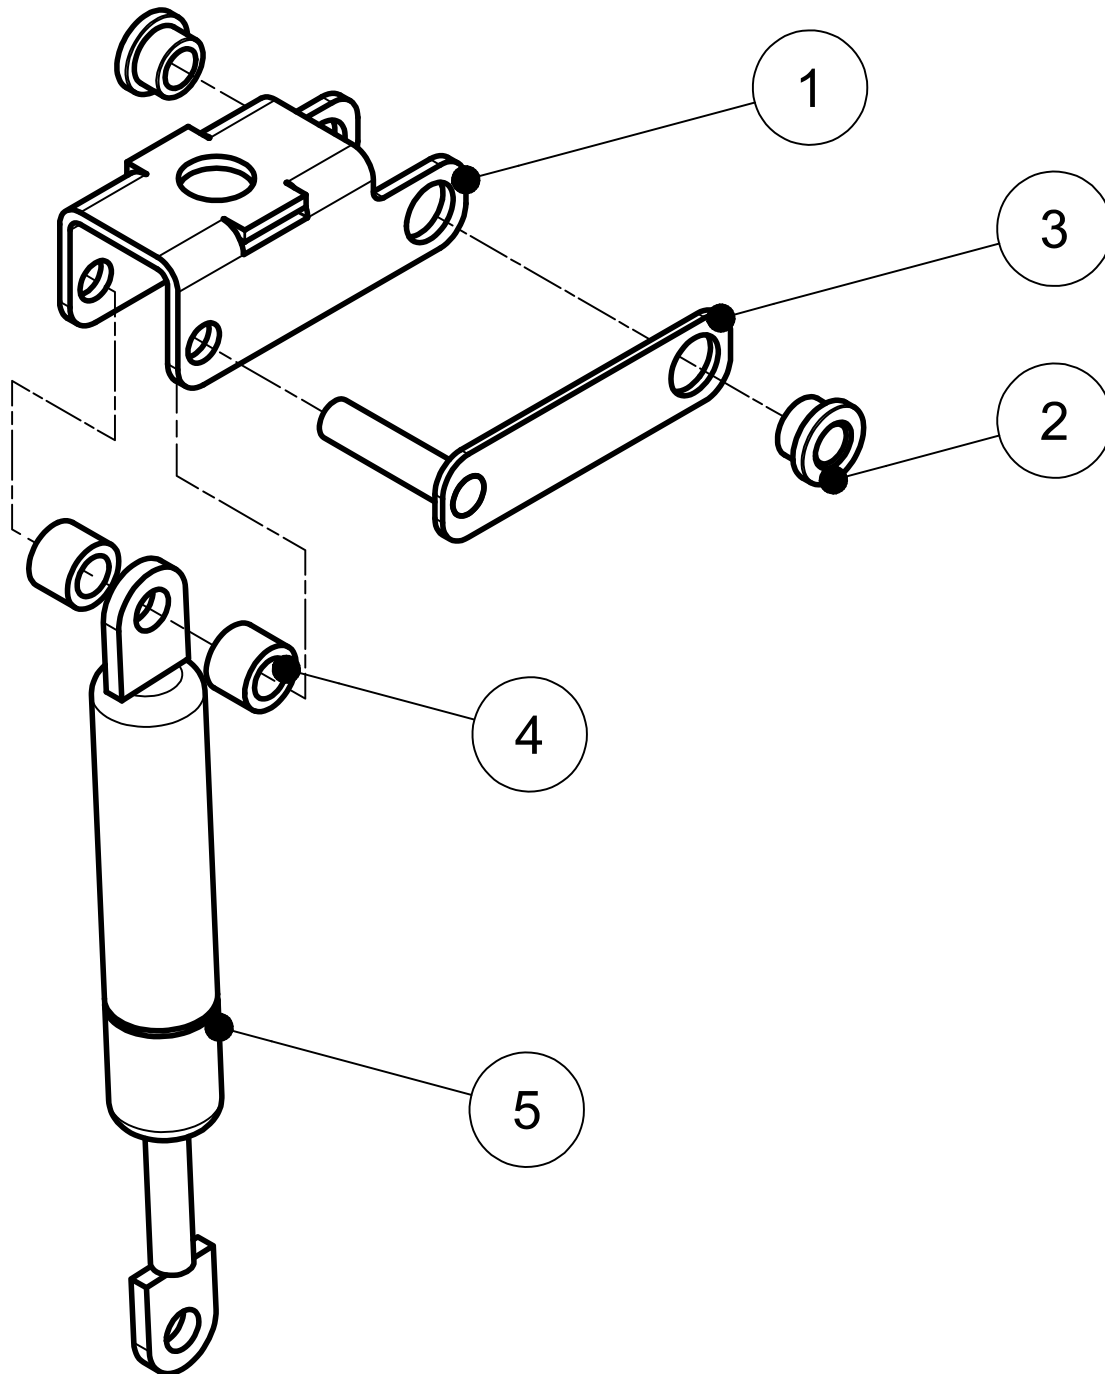

Parts Breakdown

Model VP-NL-0016-SN 59008

Overall

Parts Breakdown

Model VP-NL-0016-SN 59008

Vacuum Chamber

Parts Breakdown

Model *VP-NL-0016-SN* 59008

Seal Lid

Parts Breakdown

Model VP-NL-0016-SN 59008

Hinge

Parts Breakdown

Model VP-NL-0016-SN 59008

Air Valve

Parts Breakdown

Model VP-NL-0016-SN 59008

Transformer

Parts Breakdown

Model VP-NL-0016-SN 59008

Control Panel

Parts Breakdown

Model VP-NL-0016-SN 59008

Overall

Parts Breakdown

Model VP-NL-0016-SN 59008

Vacuum Chamber

Item No.	Description	Position	Item No.	Description	Position	Item No.	Description	Position
AI883	T4-LL Vacuumbak for 59008	1A	65776	Spring Washer DIN 127 - A4 for 59008	9	15775	Micro Switch MV3003L for 59008	19
AI884	T4 Vacuumbak for 59008	1B	27830	Slotted Cheese Head Screw M4x6 A2 DIN84 for 59008	10	27822	Castle Washer M3 for 59008	20
AI885	T4 Vacuumbak Gas for 59008	1C	65766	Opsteeknippel 1/8"x6mm for 59008	11	27821	Slotted Cheese Head Screw M3x16 A2 DIN84 for 59008	21
65765	Verlengstuk Sealcilinder 27mm for 59008	2	35407	Sealing Washer 0-1/4 for 59008	12	27810	Spring Ring with Cover 6mm / Shaft Locker with Cover for 59008	22
27799	Plastic Nut M24 for 59008	3	65771	Blindplug 1/4" Brass/Nickel for 59008	13	AI888	Scharnieras TT-03 for 59008	23
27381	O-Ring 34x3mm for 59008	4	35201	Elbow Brass for Gaspipe for 59008	14	AI889	Scharnierdeel T4 Geassembleerd for 59008	24
65774	Distance Ring 8mm for Seal Cilinder 90mm for 59008	5	30019	Hose Clip Klemfa 12.8x14.8mm for 59008	15	47339	Comb. Valve Model-I LV for 59008	25A
27832	O-Ring 40x3mm for 59008	6	AI887	T4 Slangenboom for 59008	16	AI890	Combinatieventiel Model-I SA/LV Geass. for 59008	25B
65764	Sealcylinder 90mm Trough Shaft Assemb. for 59008	7	27823	Hexagon Nut M3 DIN934 A2 for 59008	17	35215	Capnut High M5 D1587 A2 for 59008	26
AI886	Sealsnoer C1-12 for 59008	8	65772	M3 Washer DIN 9021 for 59008	18			