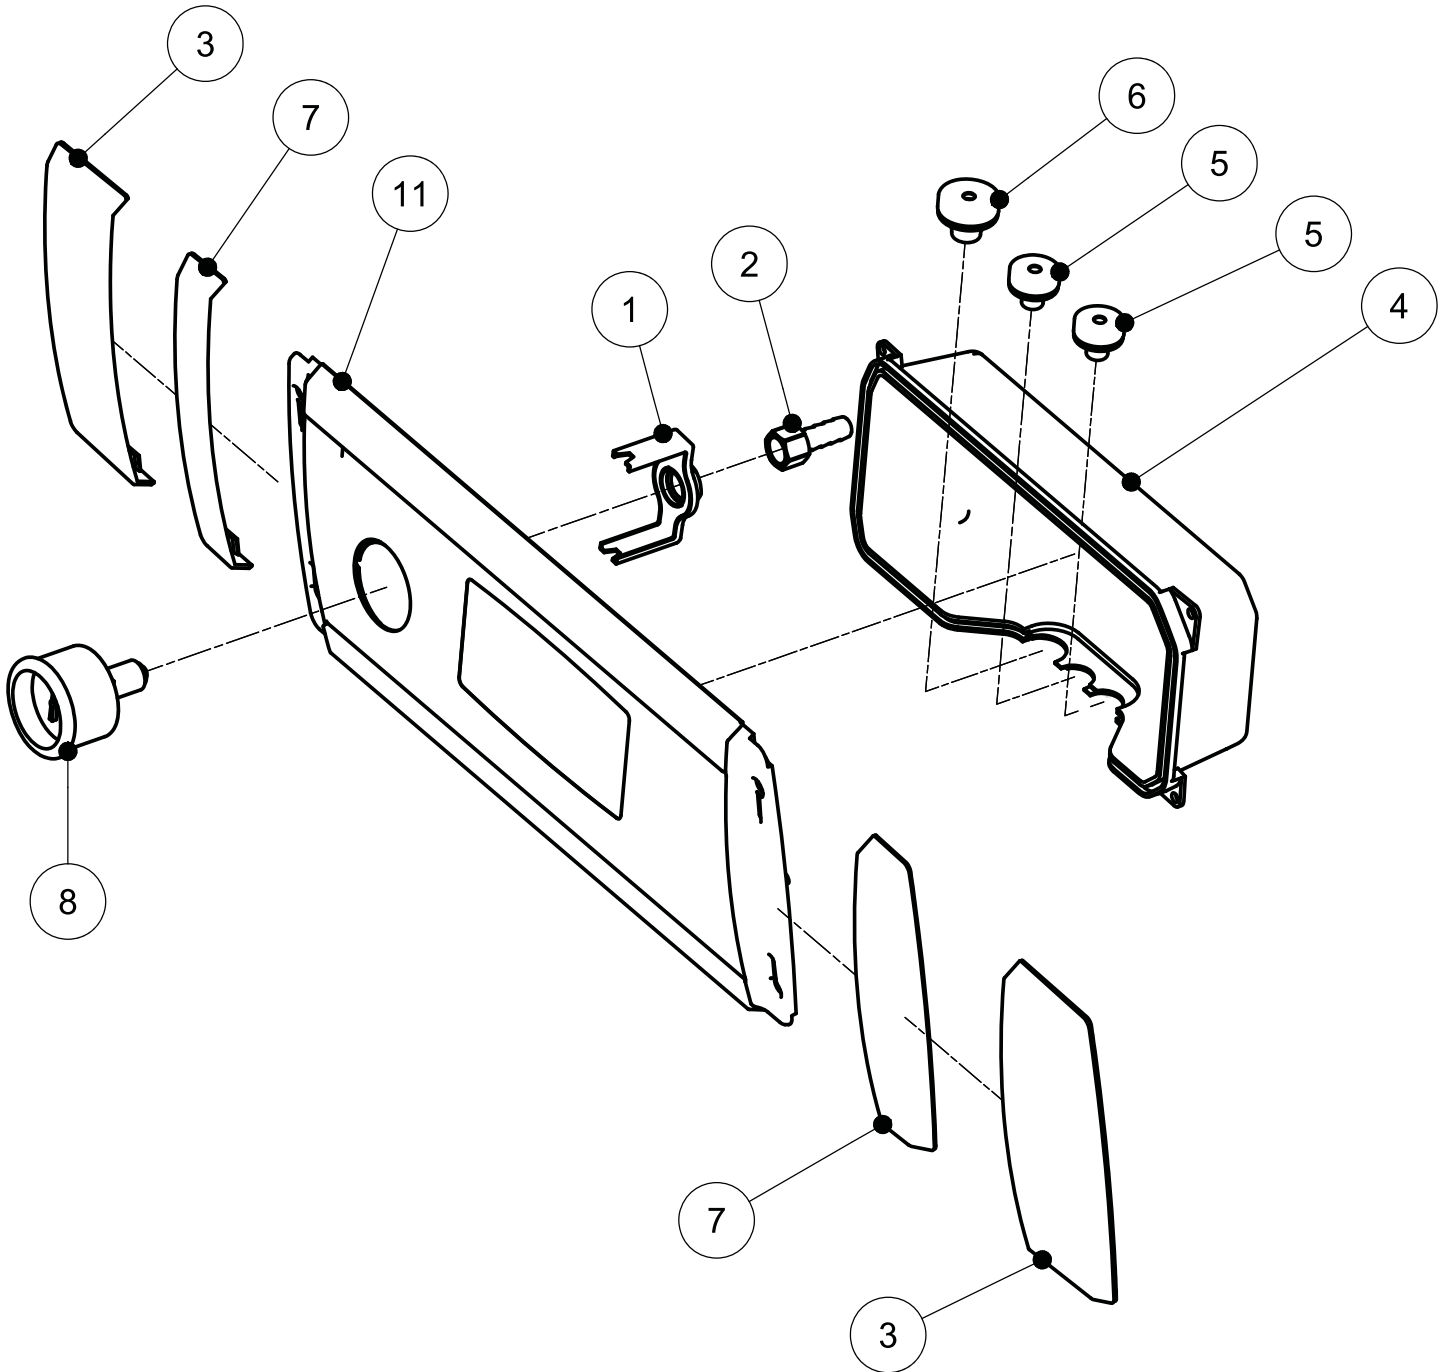

Model VP-NL-0016-SN 59008

Transformer

Parts Breakdown

Model VP-NL-0016-SN 59008

Control Panel

Parts Breakdown

Model VP-NL-0016-SN 59008

Overall

Parts Breakdown

Model VP-NL-0016-SN 59008

Vacuum Chamber

Item No.	Description	Position	Item No.	Description	Position	Item No.	Description	Position
AI883	T4-LL Vacuumbak for 59008	1A	65776	Spring Washer DIN 127 - A4 for 59008	9	15775	Micro Switch MV3003L for 59008	19
AI884	T4 Vacuumbak for 59008	1B	27830	Slotted Cheese Head Screw M4x6 A2 DIN84 for 59008	10	27822	Castle Washer M3 for 59008	20
AI885	T4 Vacuumbak Gas for 59008	1C	65766	Opsteeknippel 1/8"x6mm for 59008	11	27821	Slotted Cheese Head Screw M3x16 A2 DIN84 for 59008	21
65765	Verlengstuk Sealcilinder 27mm for 59008	2	35407	Sealing Washer 0-1/4 for 59008	12	27810	Spring Ring with Cover 6mm / Shaft Locker with Cover for 59008	22
27799	Plastic Nut M24 for 59008	3	65771	Blindplug 1/4" Brass/Nickel for 59008	13	AI888	Scharnieras TT-03 for 59008	23
27381	O-Ring 34x3mm for 59008	4	35201	Elbow Brass for Gaspipe for 59008	14	AI889	Scharnierdeel T4 Geassembleerd for 59008	24
65774	Distance Ring 8mm for Seal Cilinder 90mm for 59008	5	30019	Hose Clip Klemfa 12.8x14.8mm for 59008	15	47339	Comb. Valve Model-I LV for 59008	25A
27832	O-Ring 40x3mm for 59008	6	AI887	T4 Slangenboom for 59008	16	AI890	Combinatieventiel Model-I SA/LV Geass. for 59008	25B
65764	Sealcylinder 90mm Trough Shaft Assemb. for 59008	7	27823	Hexagon Nut M3 DIN934 A2 for 59008	17	35215	Capnut High M5 D1587 A2 for 59008	26
AI886	Sealsnoer C1-12 for 59008	8	65772	M3 Washer DIN 9021 for 59008	18			