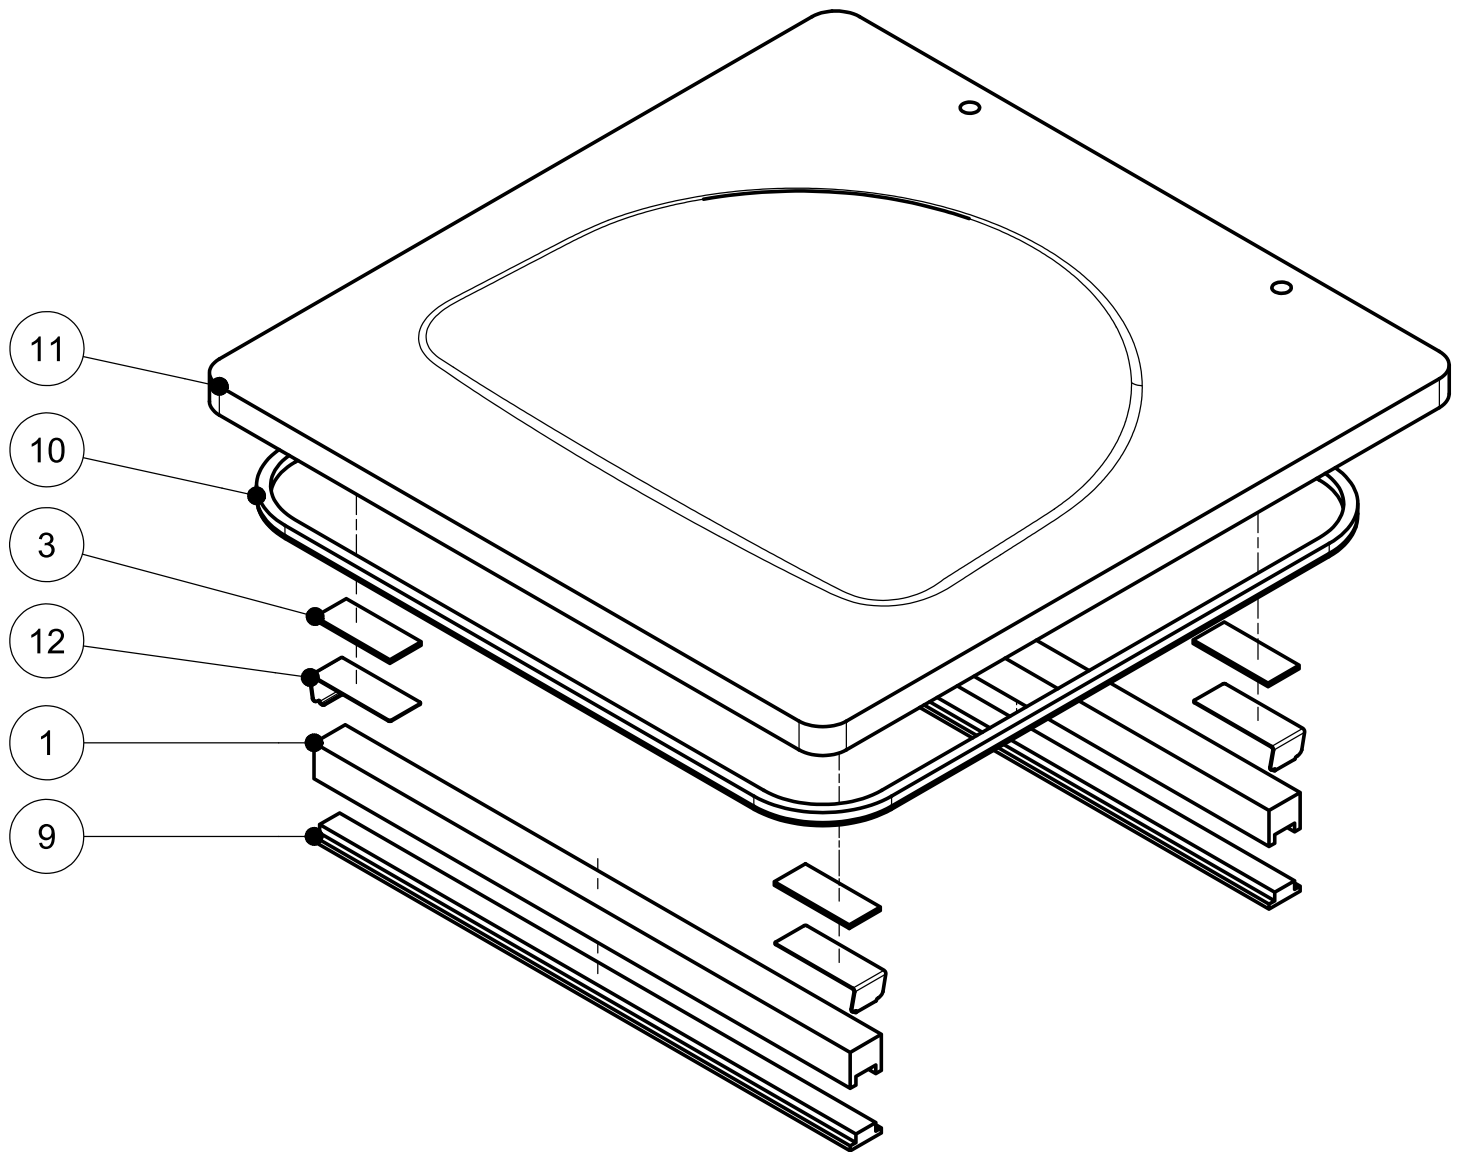

Parts Breakdown

Model VP-NL-0016-SN 59008

Overall

Parts Breakdown

Model VP-NL-0016-SN 59008

Vacuum Chamber

Parts Breakdown

Model *VP-NL-0016-SN* 59008

Seal Lid

Parts Breakdown

Model VP-NL-0016-SN 59008

Hinge

Parts Breakdown

Model VP-NL-0016-SN 59008

Air Valve

Parts Breakdown