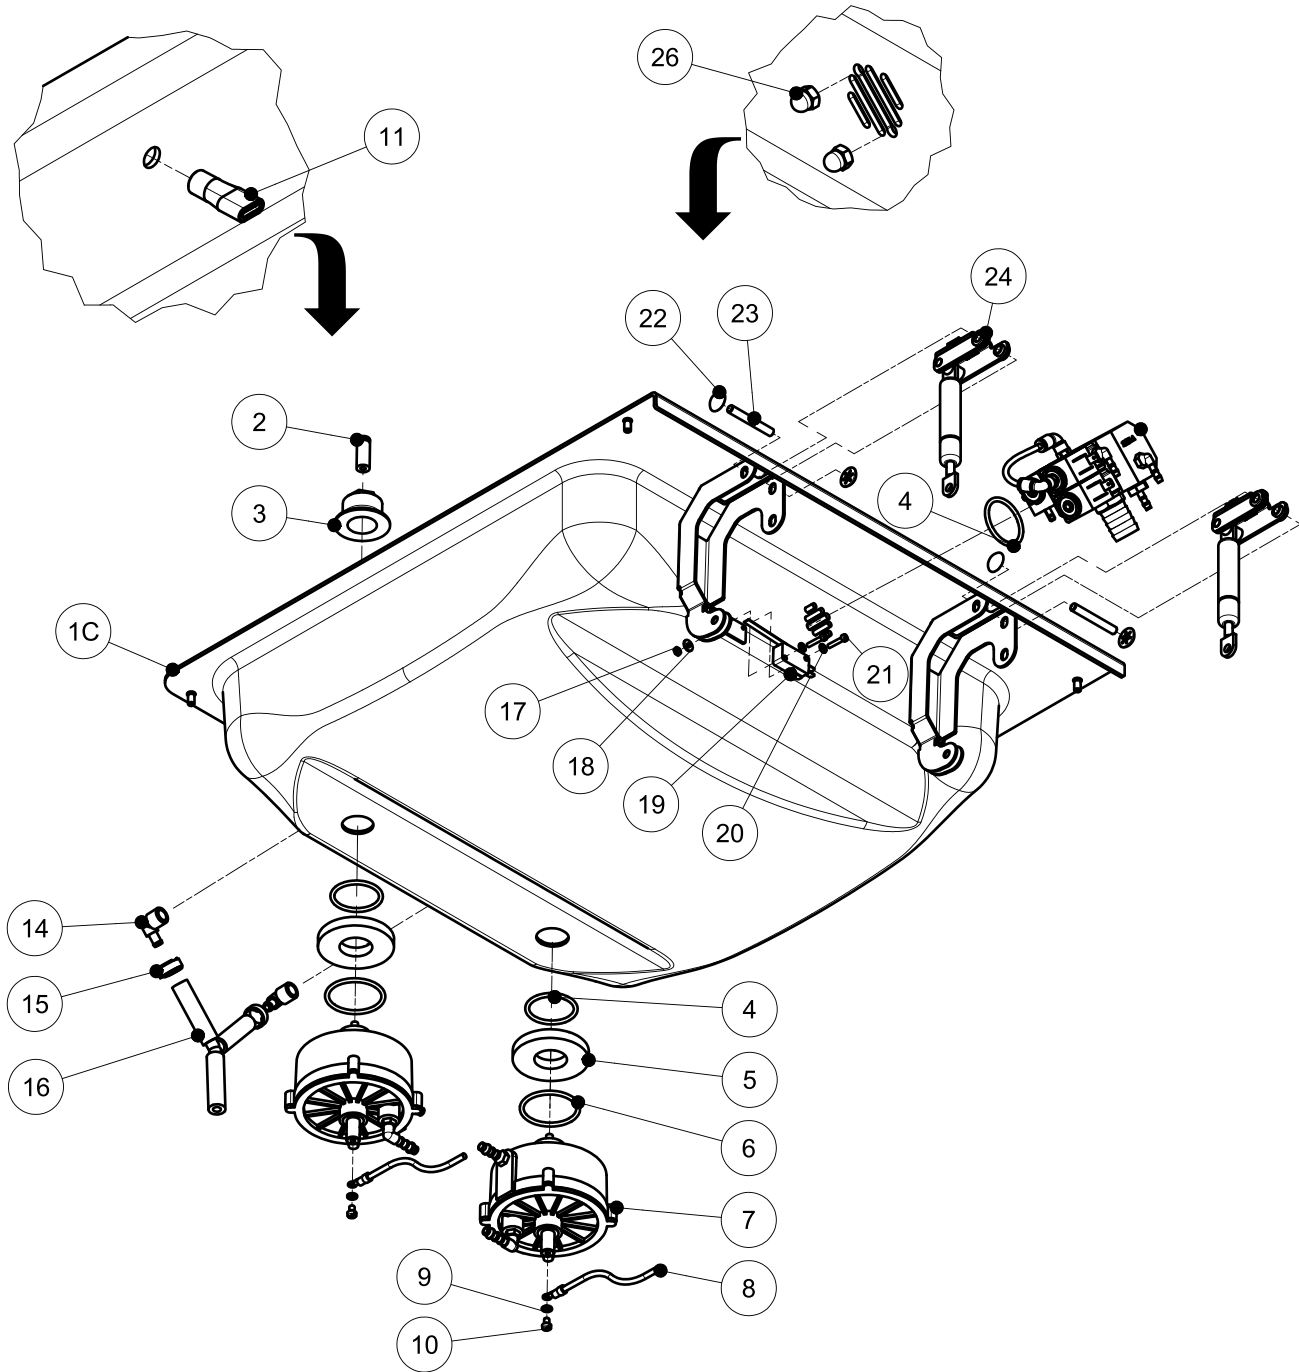

Parts Breakdown

Model VP-NL-0016-SN 59008

Overall

Parts Breakdown

Model VP-NL-0016-SN 59008

Vacuum Chamber

Parts Breakdown

Model *VP-NL-0016-SN* 59008

Seal Lid

Parts Breakdown

Model VP-NL-0016-SN 59008

Hinge

Parts Breakdown

Model VP-NL-0016-SN 59008

Air Valve

Parts Breakdown

Model VP-NL-0016-SN 59008

Transformer

Parts Breakdown

Model VP-NL-0016-SN 59008

Control Panel

Parts Breakdown

Model VP-NL-0016-SN 59008

Overall

Parts Breakdown

Model VP-NL-0016-SN 59008

Vacuum Chamber

Item No.	Description	Position	Item No.	Description	Position	Item No.	Description	Position
AI883	T4-LL Vacuumbak for 59008	1A	65776	Spring Washer DIN 127 - A4 for 59008	9	15775	Micro Switch MV3003L for 59008	19
AI884	T4 Vacuumbak for 59008	1B	27830	Slotted Cheese Head Screw M4x6 A2 DIN84 for 59008	10	27822	Castle Washer M3 for 59008	20
AI885	T4 Vacuumbak Gas for 59008	1C	65766	Opsteeknippel 1/8"x6mm for 59008	11	27821	Slotted Cheese Head Screw M3x16 A2 DIN84 for 59008	21
65765	Verlengstuk Sealcilinder 27mm for 59008	2	35407	Sealing Washer 0-1/4 for 59008	12	27810	Spring Ring with Cover 6mm / Shaft Locker with Cover for 59008	22
27799	Plastic Nut M24 for 59008	3	65771	Blindplug 1/4" Brass/Nickel for 59008	13	AI888	Scharnieras TT-03 for 59008	23
27381	O-Ring 34x3mm for 59008	4	35201	Elbow Brass for Gaspipe for 59008	14	AI889	Scharnierdeel T4 Geassembleerd for 59008	24
65774	Distance Ring 8mm for Seal Cilinder 90mm for 59008	5	30019	Hose Clip Klemfa 12.8x14.8mm for 59008	15	47339	Comb. Valve Model-I LV for 59008	25A
27832	O-Ring 40x3mm for 59008	6	AI887	T4 Slangenboom for 59008	16	AI890	Combinatieventiel Model-I SA/LV Geass. for 59008	25B
65764	Sealcylinder 90mm Trough Shaft Assemb. for 59008	7	27823	Hexagon Nut M3 DIN934 A2 for 59008	17	35215	Capnut High M5 D1587 A2 for 59008	26
AI886	Sealsnoer C1-12 for 59008	8	65772	M3 Washer DIN 9021 for 59008	18			