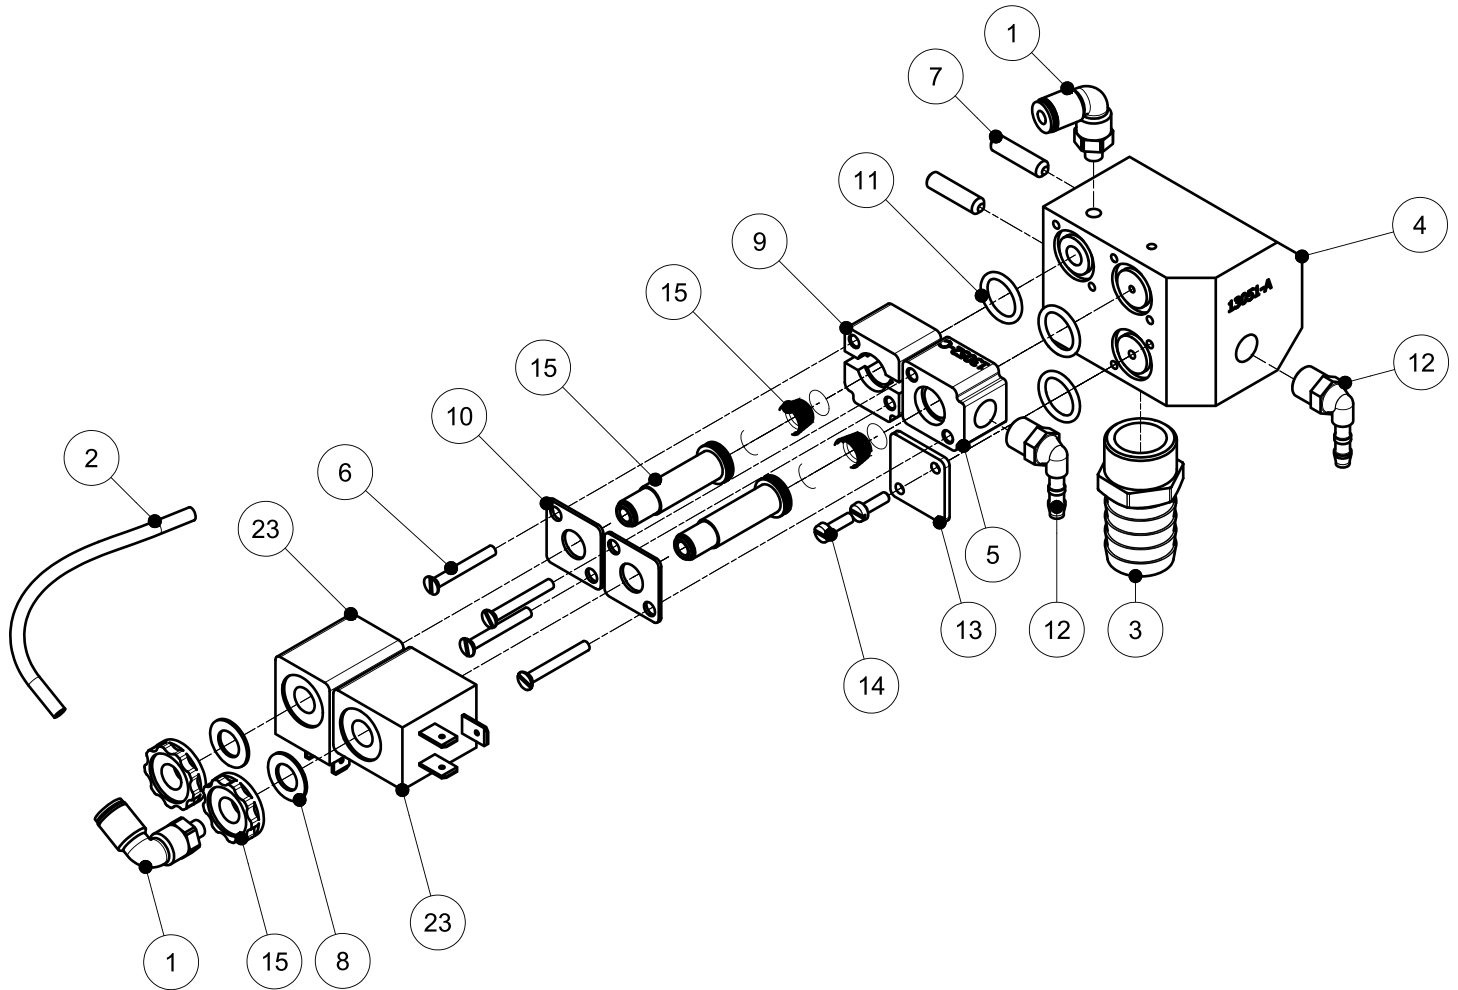

Parts Breakdown

Model VP-NL-0016-SN 59008

Overall

Parts Breakdown

Model VP-NL-0016-SN 59008

Vacuum Chamber

Parts Breakdown

Model *VP-NL-0016-SN* 59008

Seal Lid

Parts Breakdown

Model VP-NL-0016-SN 59008

Hinge

Parts Breakdown

Model VP-NL-0016-SN 59008

Air Valve

Parts Breakdown

Model VP-NL-0016-SN 59008

Transformer

Parts Breakdown

Model VP-NL-0016-SN 59008

Control Panel

Parts Breakdown

Model VP-NL-0016-SN 59008

Overall

Parts Breakdown

Model VP-NL-0016-SN 59008

Vacuum Chamber

Item No.	Description	Position	Item No.	Description	Position	Item No.	Description	Position
AI883	T4-LL Vacuumbak for 59008	1A	65776	Spring Washer DIN 127 - A4 for 59008	9	15775	Micro Switch MV3003L for 59008	19
AI884	T4 Vacuumbak for 59008	1B	27830	Slotted Cheese Head Screw M4x6 A2 DIN84 for 59008	10	27822	Castle Washer M3 for 59008	20
AI885	T4 Vacuumbak Gas for 59008	1C	65766	Opsteeknippel 1/8"x6mm for 59008	11	27821	Slotted Cheese Head Screw M3x16 A2 DIN84 for 59008	21
65765	Verlengstuk Sealcilinder 27mm for 59008	2	35407	Sealing Washer 0-1/4 for 59008	12	27810	Spring Ring with Cover 6mm / Shaft Locker with Cover for 59008	22
27799	Plastic Nut M24 for 59008	3	65771	Blindplug 1/4" Brass/Nickel for 59008	13	AI888	Scharnieras TT-03 for 59008	23
27381	O-Ring 34x3mm for 59008	4	35201	Elbow Brass for Gaspipe for 59008	14	AI889	Scharnierdeel T4 Geassembleerd for 59008	24
65774	Distance Ring 8mm for Seal Cilinder 90mm for 59008	5	30019	Hose Clip Klemfa 12.8x14.8mm for 59008	15	47339	Comb. Valve Model-I LV for 59008	25A
27832	O-Ring 40x3mm for 59008	6	AI887	T4 Slangenboom for 59008	16	AI890	Combinatieventiel Model-I SA/LV Geass. for 59008	25B
65764	Sealcylinder 90mm Trough Shaft Assemb. for 59008	7	27823	Hexagon Nut M3 DIN934 A2 for 59008	17	35215	Capnut High M5 D1587 A2 for 59008	26
AI886	Sealsnoer C1-12 for 59008	8	65772	M3 Washer DIN 9021 for 59008	18			